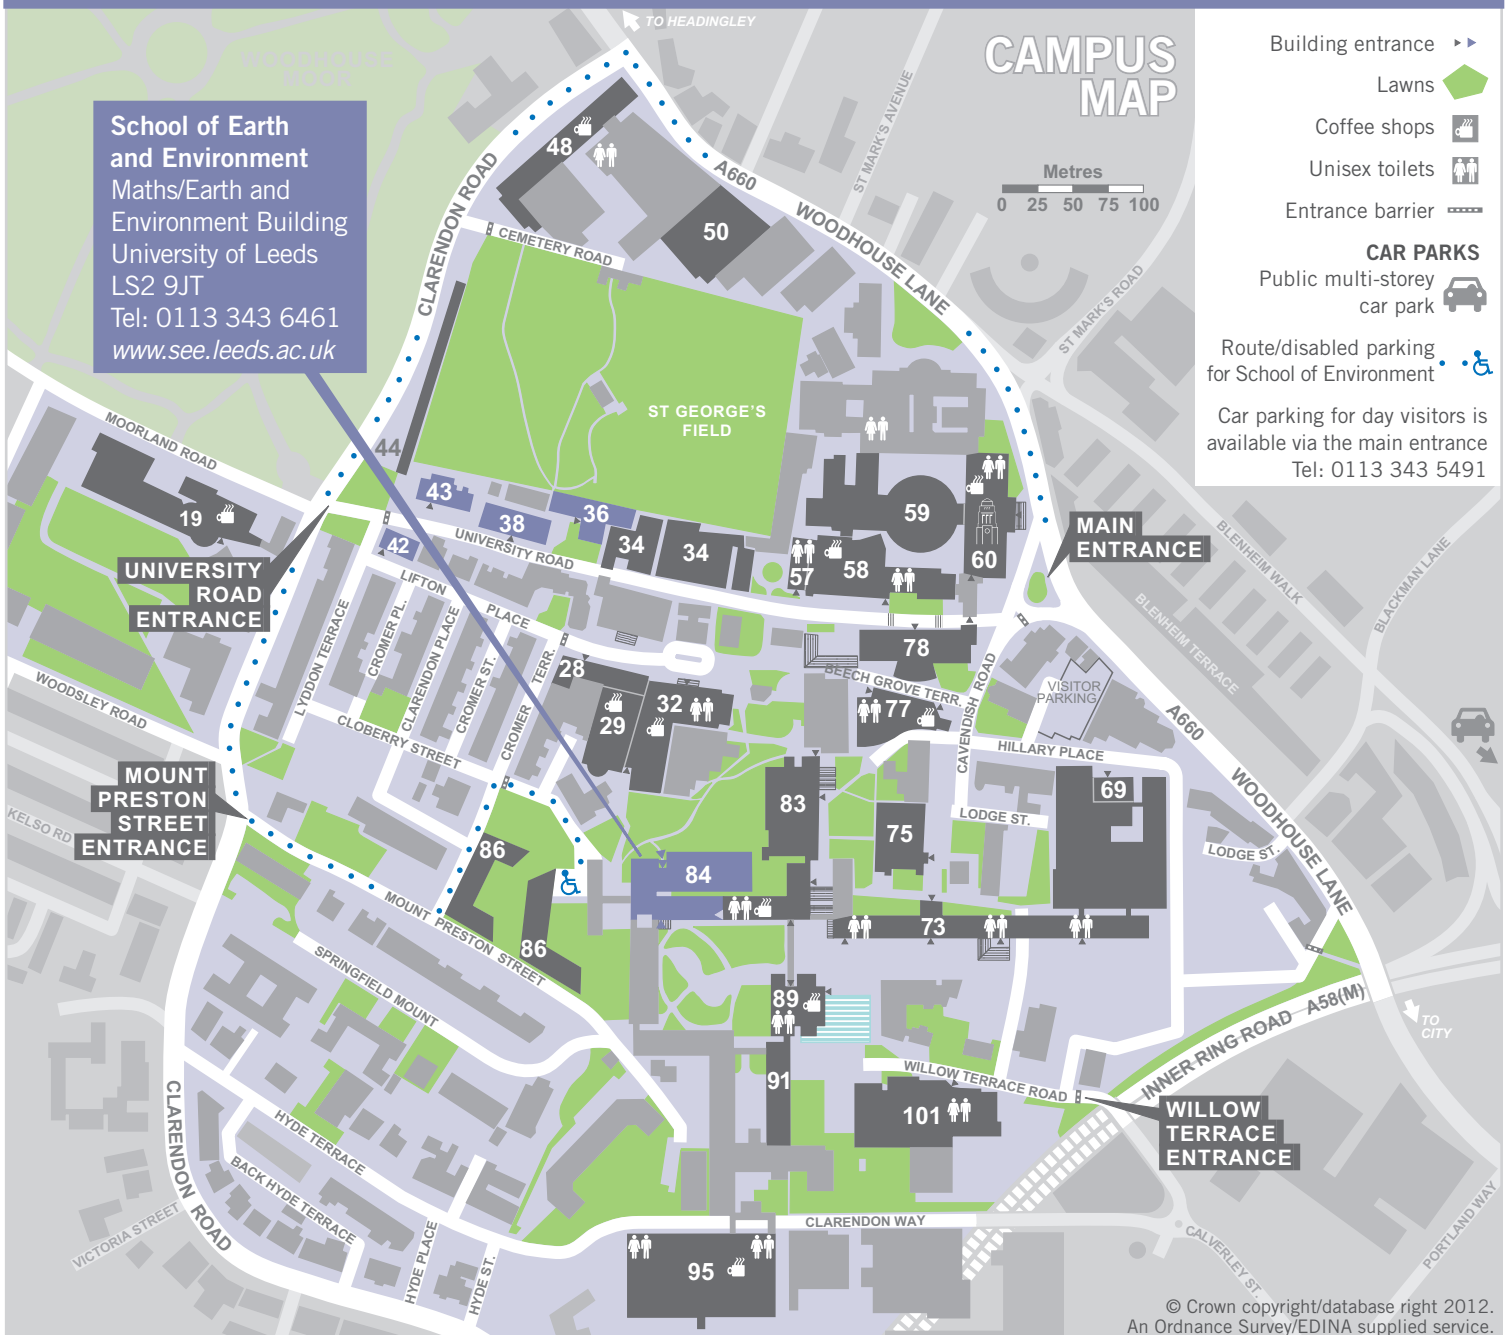

UNIVERSITY OF LEEDS

School of Earth and Environment
Maths/Earth and Environment Building
University of Leeds
LS2 9JT
Tel: 0113 343 6461
www.see.leeds.ac.uk

- | | | | |
|---|---|--|--|
| 58 Baines Wing | 84 Earth and Environment | 83 Information Systems Services (ISS) Helpdesk | 60 Parkinson Building |
| 59 Brotherton Library | 73 E C Stoner Building | 43 Institute for Transport Studies | 29 Refectory |
| 19 Business School | 101 The Edge Sports and Physical Activity | 34-40 University Road | 89 Roger Stevens Building |
| 86 Charles Morris Hall (Dobree House, Storm Jameson Court, Whetton House) | 83 Edward Boyle Library | 91 Irene Manton Building | 77 Student Administration, Student Services Centre Marjorie and Arnold Ziff Building |
| 34 Clothworkers' Building Central & Link | 48 Engineering Building | 32 Leeds University Union | 28 University House |
| 75 'Clothworkers' Centenary Concert Hall | 38 School of Geography | 42 Lifton Villas (Faculty of Environment Finance and Research Offices) | 69 University of Leeds Driving Simulator |
| | 36 School of Geography East Building | 78 Michael Sadler Building | 95 Worsley Building |
| | 57 Great Hall | 50 Mechanical Engineering | |
| | 44 Henry Price Residences | | |